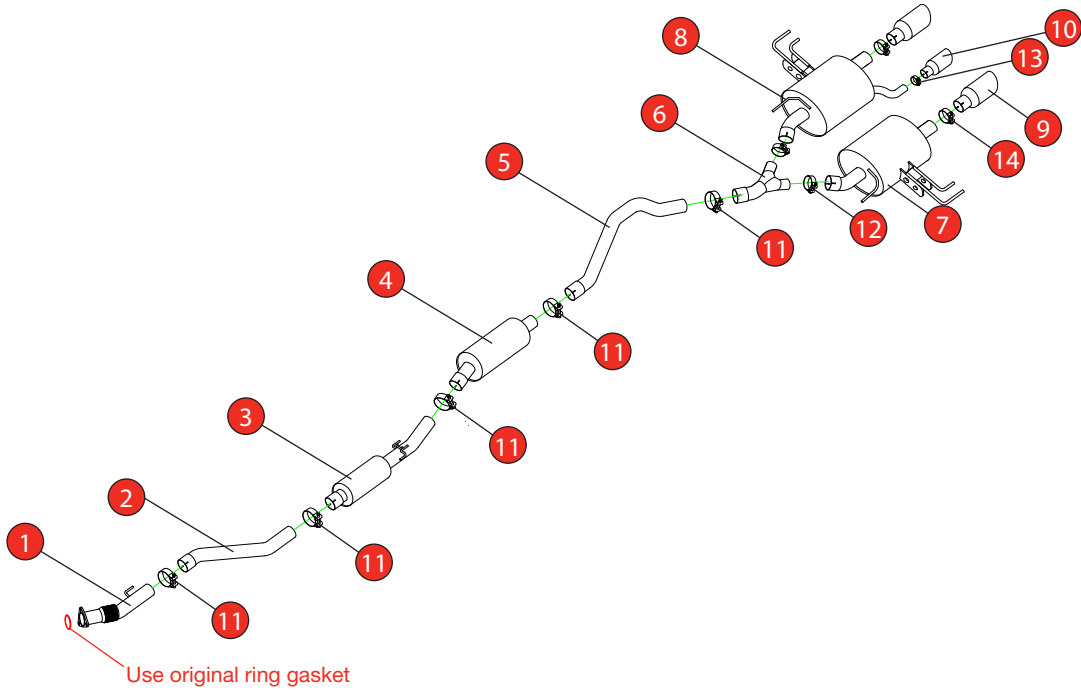

Car	Honda Civic Type R FK8 R/H Drive	Part No.	SHD015D
Year	2017-Current	Fit Kits	288FK
Notes	Where not supplied use original fittings	Features	Pipe Diameter:- 76mm

Estimated Fitting Time: 2 Hours 30 Minutes

NO.	PART NO.	DESCRIPTION	QTY
1	252HA	Front Flex Pipe	1
2	253HA	Front Link Pipe	1
3	255HA	Resonated Front Section	1
4	256HA	Resonated Centre Section	1
5	258HA	Rear Link Pipe	1
6	259HA	Y Piece	1
7	260HA	L/H Rear Silencer	1
8	261HA	R/H Rear Silencer	1
9	Z023.10152	Ø114mm Polished Daytona Trim	2
10	Z043.10186	Ø90mm Polished Daytona Trim	1
Fit Kit			
11	Z016.10062	79mm H/D Clamp	5
12	Z016.10070	66mm H/D Clamp	2
13	Z016.10007	40-43mm Clamp	1
14	Z016.10064	63-68mm Clamp	2